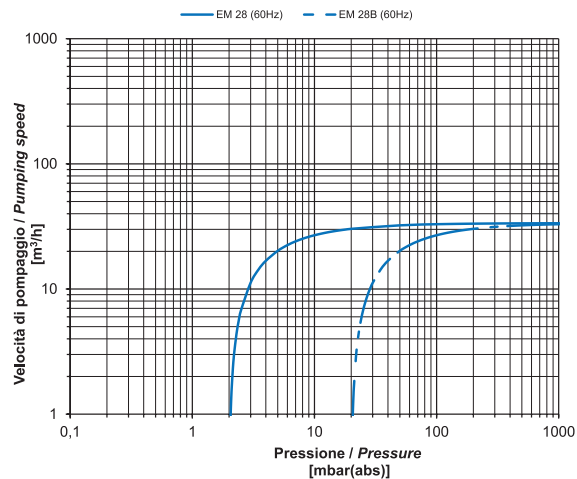

EM12	EM12/B
Nominal speed* Portata nominale* Nennsaugvermögen*	m³/h	50 Hz	28
		60 Hz	33
Ultimate pressure* (abs.) Pressione finale* (assoluta) Enddruck* (abs.)	mbar	2	20
	Pascal	200	2000
Motor power # / Rotational speed Potenza motore # / Numero di giri Motorleistung # / Drehzahl	kW/min-1	50 Hz~3	0,75 / 3000
		50 Hz~1	1,1 / 3000
		60 Hz~3	0,9 / 3600
		60 Hz~1	1,3 / 3600
Electric motor characteristics Caratteristiche motore elettrico Motoreigenschaften	V	50 Hz~1	230
		60 Hz~3	265 / 460
		60 Hz~1	230
Sound pressure level Livello di pressione acustica Schalldruckpegel	dB(A) EN ISO 2151	50 Hz	65
		60 Hz	67
Water vapour tolerance Pressione massima vapore H₂O ammissibile Wasserdampfverträglichkeit	mbar	30	
Water vapour pumping capacity Quantità vapore H₂O ammissibile Wasserdampfkapazität	kg/h	0,65	
Oil capacity Carica d'olio Öfüllmenge	l	0,8	
Total weight Peso totale Gesamtgewicht	kg	26	

*According to PNEUROP standard 6602.

*Secondo accordi PNEUROP 6602.

*Nach der PNEUROP Norm 6602.

#Valid for temperatures up to 40°C and altitudes lower than 1000 m.

#Valido per temperature fino a 40°C e altitudini inferiori a 1000 m.

#Gültig für Temperaturen bis 40°C und für Höhen weniger als 1000 m.

PVR Srl

HEADQUARTERS:

Via Santa Vecchia, 107 - 23868 Valmadrera (LC), Italy

T +39 0341 1918 51 - F +39 0341 1918 599

sales@pvr.it - www.pvr.it