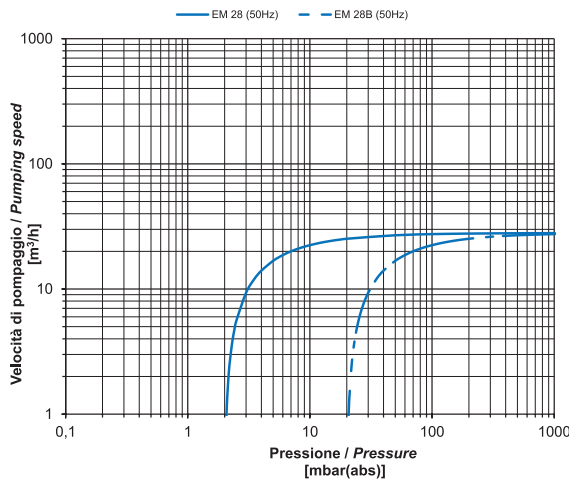

EM12	EM12/B
Nominal speed* Portata nominale* Nennsaugvermögen*	m³/h	50 Hz	28
		60 Hz	33
Ultimate pressure* (abs.) Pressione finale* (assoluta) Enddruck* (abs.)	mbar	2	20
	Pascal	200	2000
Motor power # / Rotational speed Potenza motore # / Numero di giri Motorleistung # / Drehzahl	kW/min-1	50 Hz~3	0,75 / 3000
		50 Hz~1	1,1 / 3000
		60 Hz~3	0,9 / 3600
		60 Hz~1	1,3 / 3600
Electric motor characteristics Caratteristiche motore elettrico Motoreigenschaften	V	50 Hz~1	230
		60 Hz~3	265 / 460
		60 Hz~1	230
Sound pressure level Livello di pressione acustica Schalldruckpegel	dB(A) EN ISO 2151	50 Hz	65
		60 Hz	67
Water vapour tolerance Pressione massima vapore H₂O ammissibile Wasserdampfverträglichkeit	mbar	30	
Water vapour pumping capacity Quantità vapore H₂O ammissibile Wasserdampfkapazität	kg/h	0,65	
Oil capacity Carica d'olio Öfüllmenge	l	0,8	
Total weight Peso totale Gesamtgewicht	kg	26	

*According to PNEUROP standard 6602.

*Secondo accordi PNEUROP 6602.

*Nach der PNEUROP Norm 6602.

#Valid for temperatures up to 40°C and altitudes lower than 1000 m.

#Valido per temperature fino a 40°C e altitudini inferiori a 1000 m.

#Gültig für Temperaturen bis 40°C und für Höhen weniger als 1000 m.

PVR Srl

HEADQUARTERS:

Via Santa Vecchia, 107 - 23868 Valmadrera (LC), Italy

T +39 0341 1918 51 - F +39 0341 1918 599

sales@pvr.it - www.pvr.it